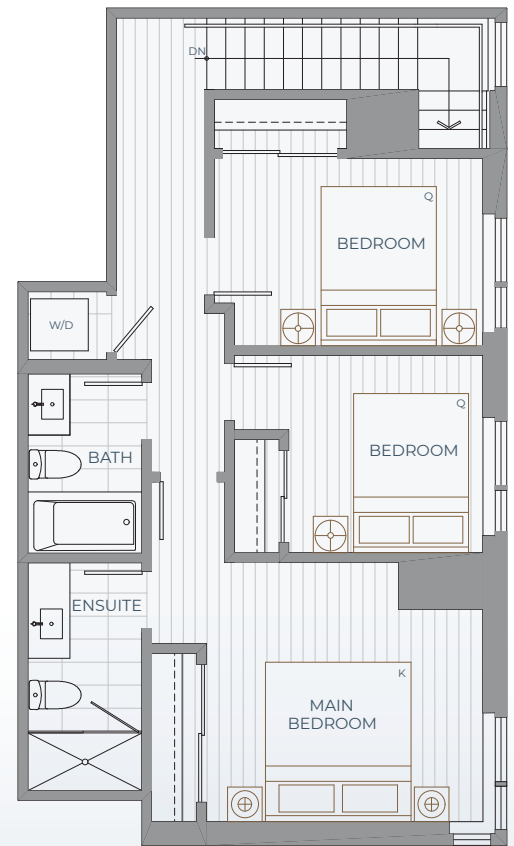

3 Bedroom + 2.5 Bath

Orientation: East

Interior SF: 1,185

Balcony/Patio SF: 185

TOTAL SF: 1,370

TOWNHOME LEVEL 1

TOWNHOME LEVEL 2

LEVEL 1