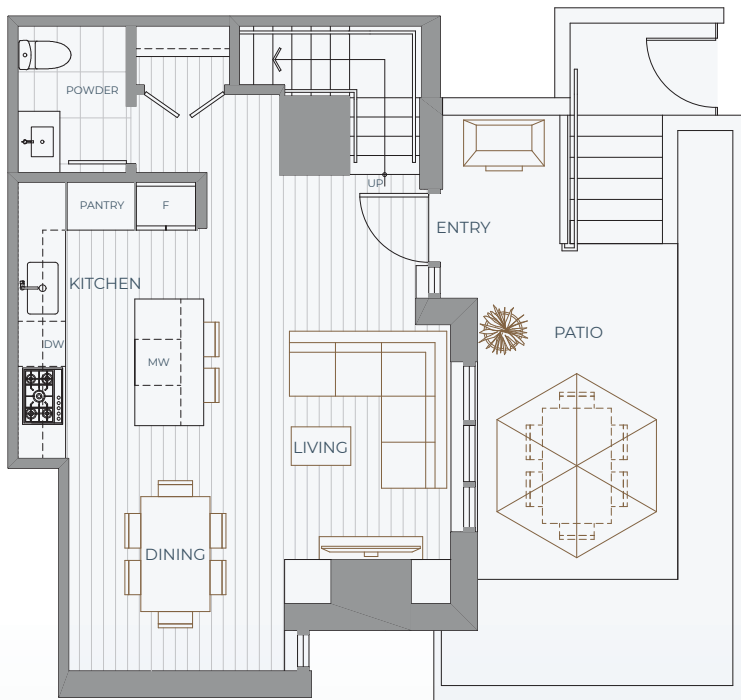

3 Bedroom + 2.5 Bath

Orientation: East

Interior SF: 1,185

Balcony/Patio SF: 185

TOTAL SF: 1,370

TOWNHOME LEVEL 1

TOWNHOME LEVEL 2

LEVEL 1