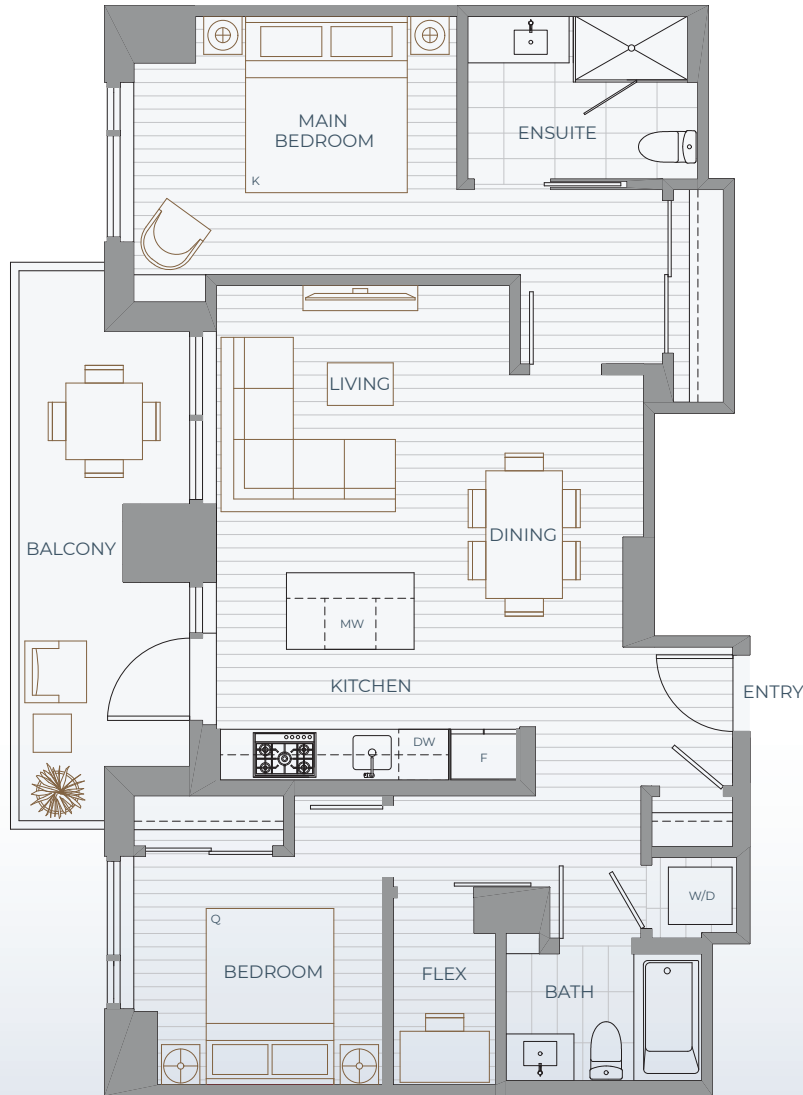

2 Bedroom + 2 Bath + Flex

Orientation: West

Interior SF: 950

Balcony/Patio SF (Level 28): 137

Balcony/Patio SF (Level 29): 156

TOTAL SF: 1,087 - 1,106

LEVEL 29

LEVEL 28

Adaptable Dwelling Unit