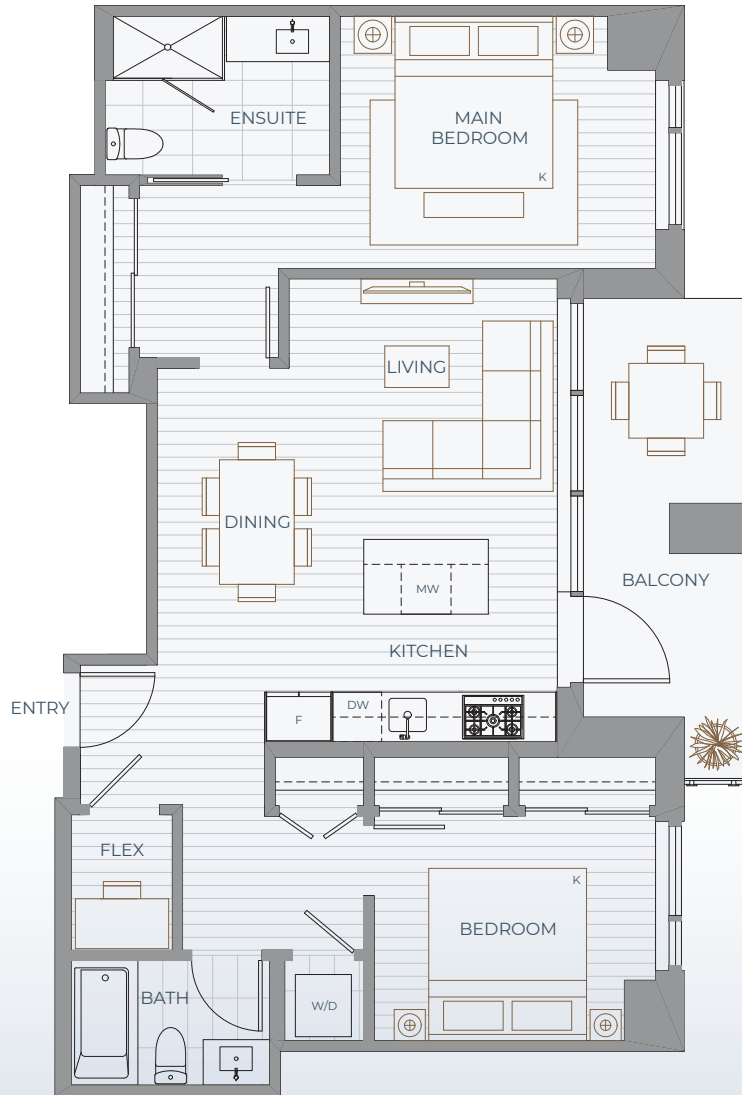

2 Bedroom + 2 Bath + Flex

Orientation: East

Interior SF: 941

Balcony/Patio SF: 121

TOTAL SF: 1,062

LEVEL 3

Adaptable Dwelling Unit