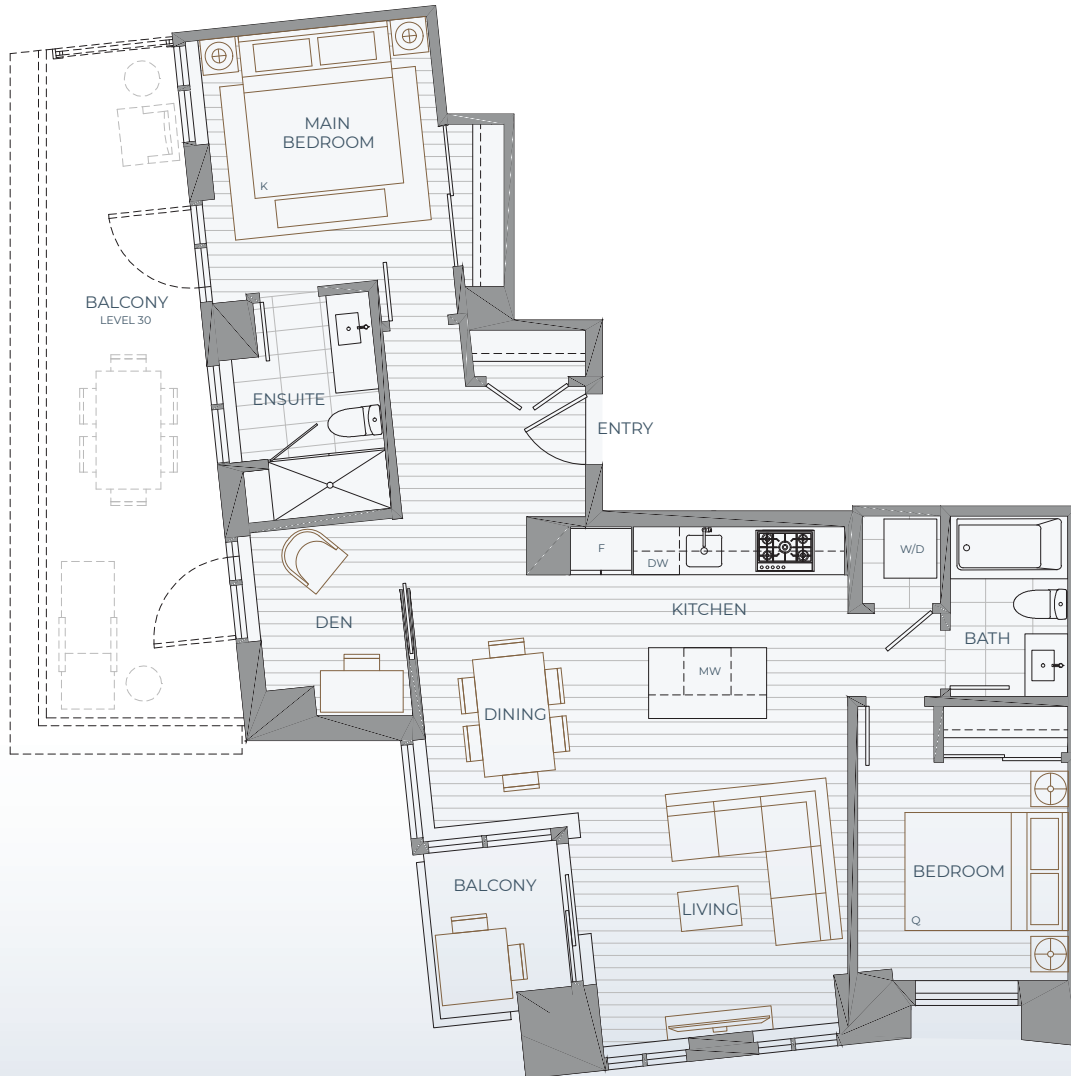

Jr 3 Bedroom + 2 Bath

Orientation: South West

Interior SF: 950

Balcony/Patio SF (Level 30): 257

Balcony/Patio SF (Level 31): 38

TOTAL SF: 988 - 1,207

LEVEL 31

LEVEL 30