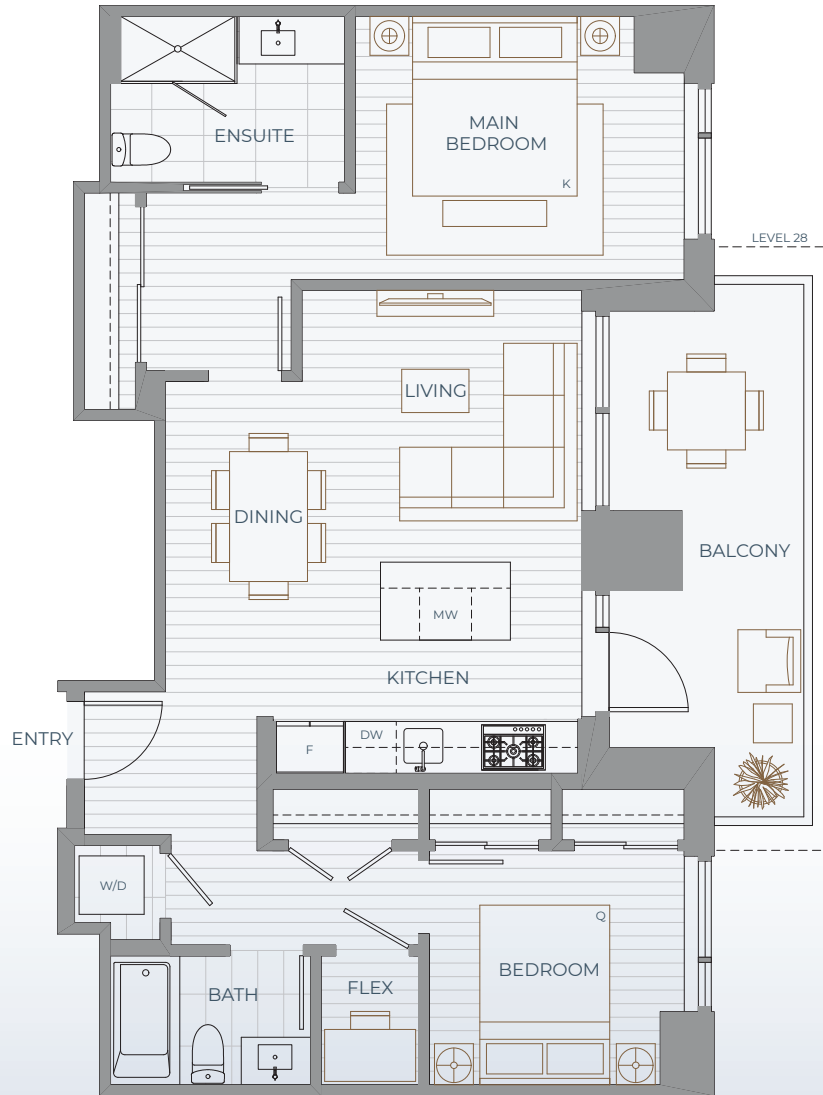

2 Bedroom + 2 Bath + Flex

Orientation: East

Interior SF: 910

Balcony/Patio SF (Level 27): 138

Balcony/Patio SF (Level 28): 180

TOTAL SF: 1,048 - 1,090

LEVEL 28

LEVEL 27

Adaptable Dwelling Unit