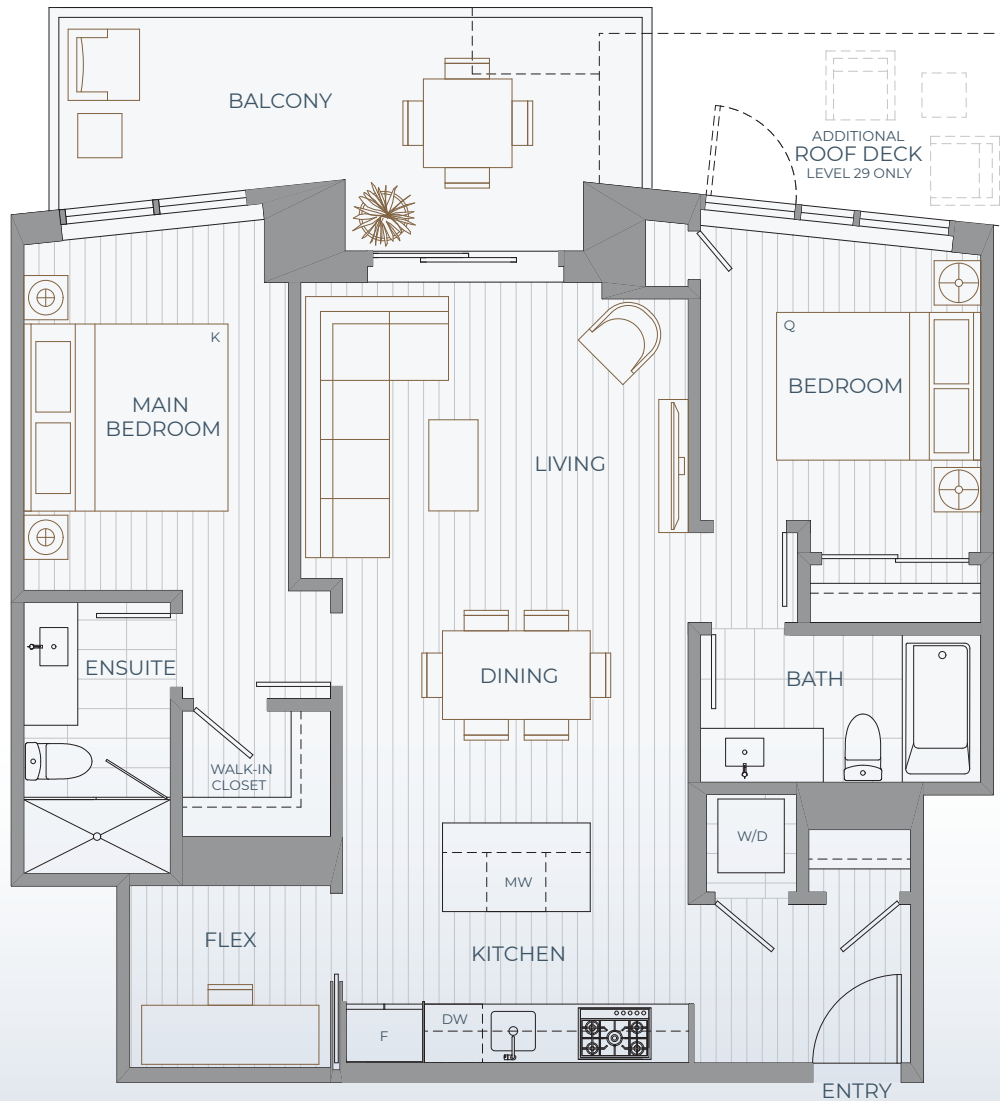

2 Bedroom + 2 Bath + Flex

Orientation: North

Interior SF: 939

Balcony/Patio SF (Level 29): 195

Balcony/Patio SF (Level 30-31): 135

TOTAL SF: 1,074 - 1,134

LEVEL 31

LEVEL 30

LEVEL 29