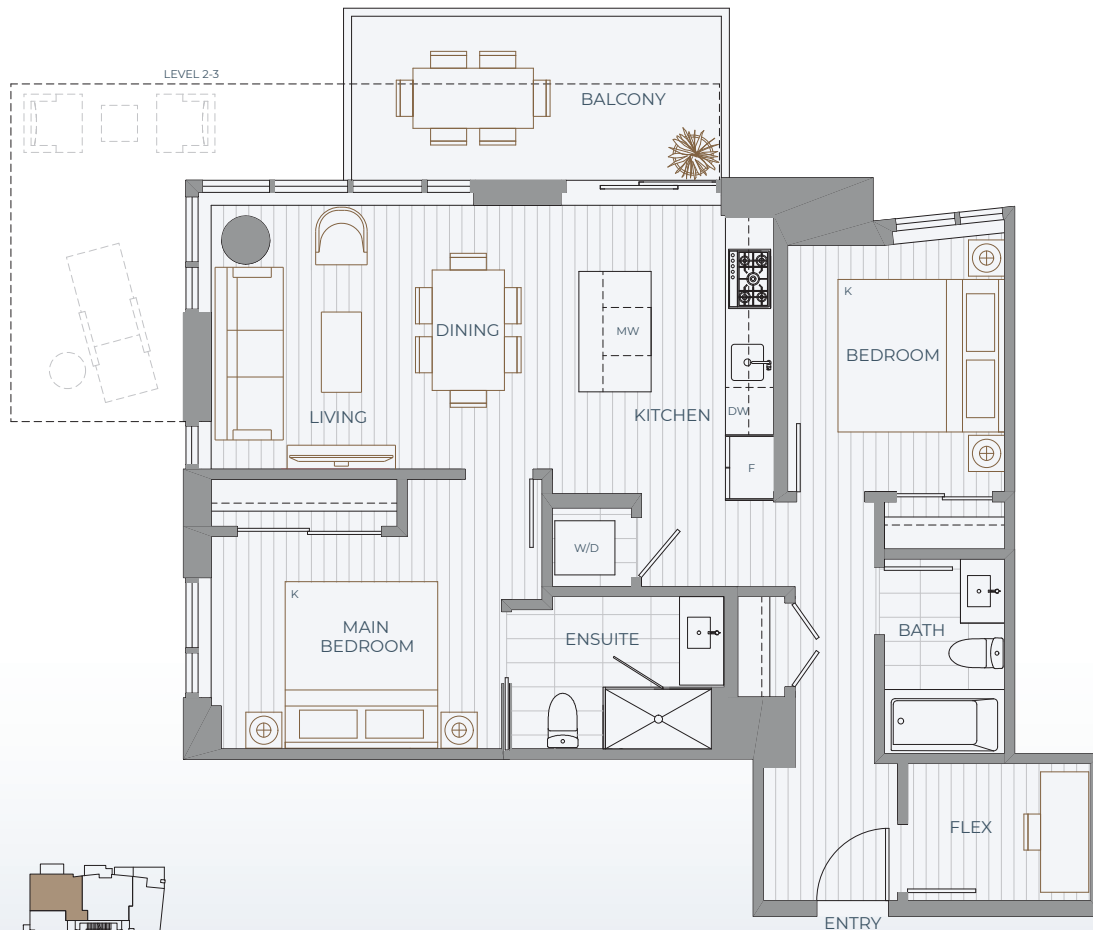

## 2 Bedroom + 2 Bath + Flex

Orientation: North West

Interior SF: 907

Balcony/Patio SF (Level 2-3): 190

Balcony/Patio SF (Level 4-29): 106

TOTAL SF: 1,013 - 1,097

Adaptable Dwelling Unit