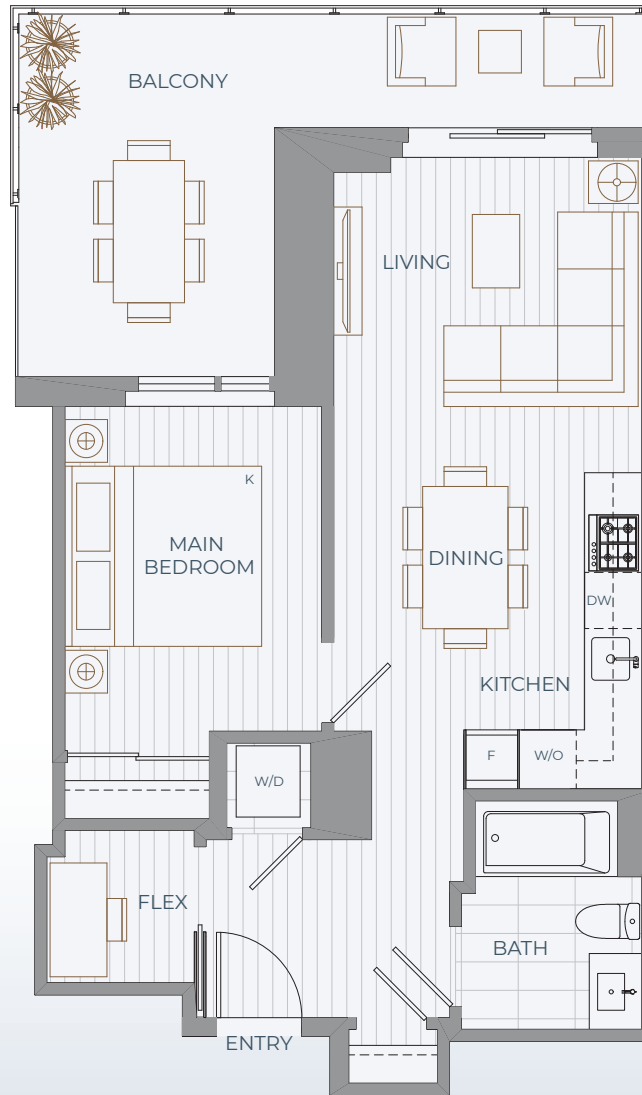

1 Bedroom + 1 Bath + Flex

Orientation: North

Interior SF: 605

Balcony/Patio SF: 164

TOTAL SF: 769

LEVEL 2

Adaptable Dwelling Unit