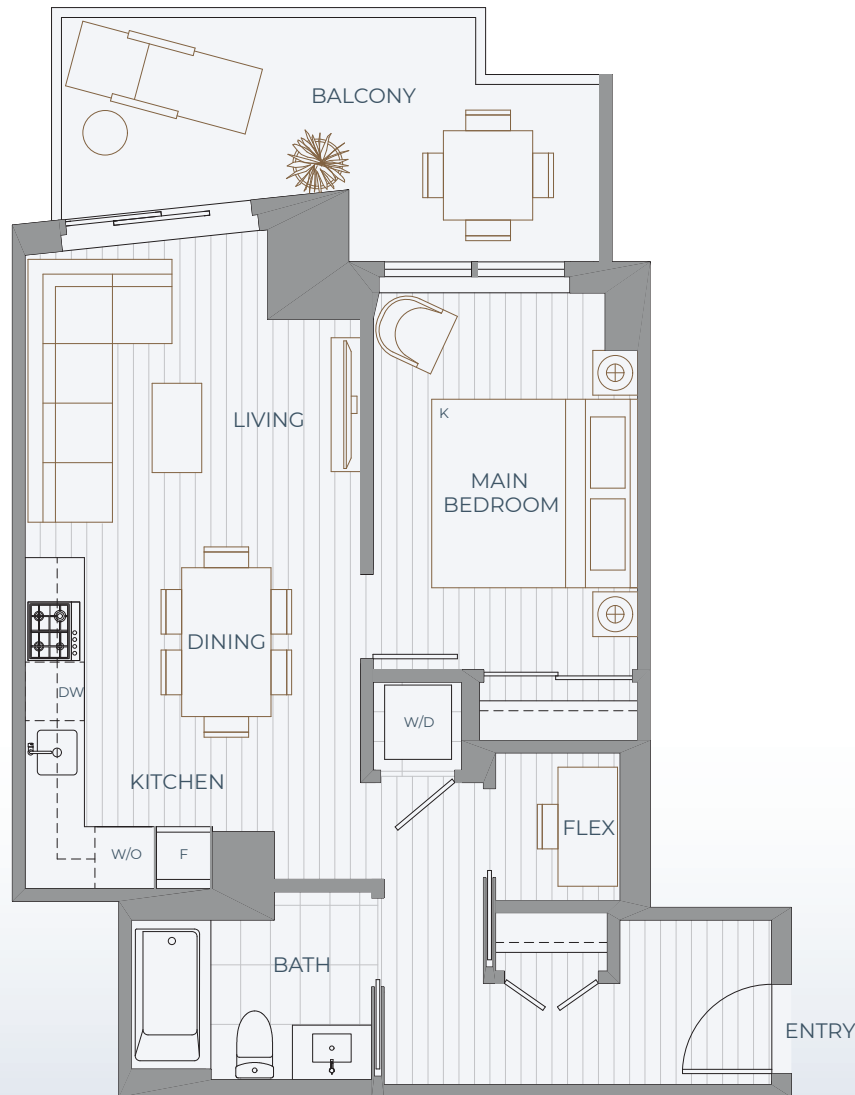

1 Bedroom + 1 Bath + Flex

Orientation: North

Interior SF: 633

Balcony/Patio SF (Level 2-26): 122

TOTAL SF: 755

LEVEL 4-26

LEVEL 3

LEVEL 2

Adaptable Dwelling Unit