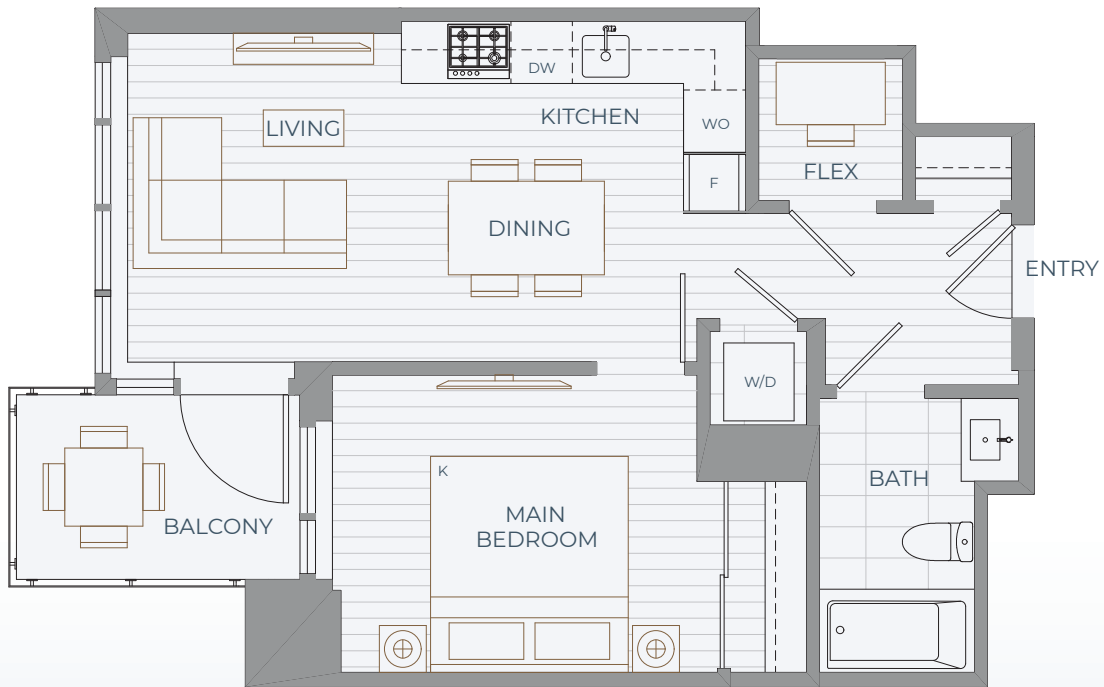

1 Bedroom + 1 Bath + Flex

Orientation: West

Interior SF: 565

Balcony/Patio SF: 54

TOTAL SF: 619

LEVEL 27

LEVEL 4-26

LEVEL 3

Adaptable Dwelling Unit