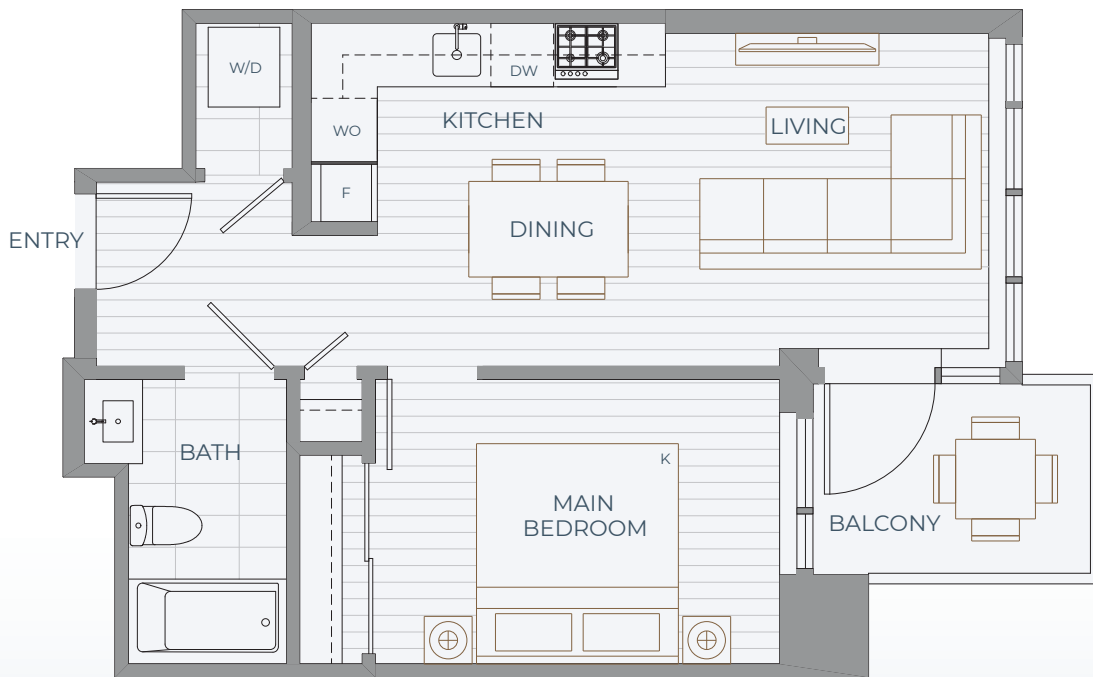

1 Bedroom + 1 Bath

Orientation: East

Interior SF: 533

Balcony/Patio SF: 53

TOTAL SF: 586

LEVEL 4-26

Adaptable Dwelling Unit