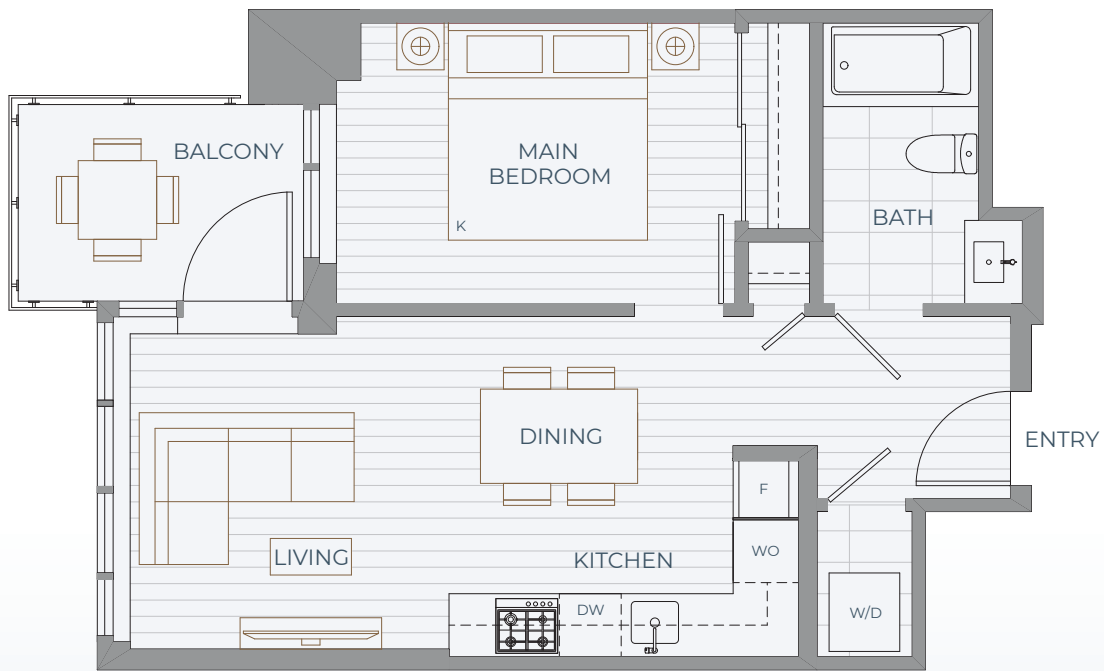

1 Bedroom + 1 Bath

Orientation: West or East

Interior SF: 530

Balcony/Patio SF: 53

TOTAL SF: 583

Level 27

Level 4-26

Level 3

Adaptable Dwelling Unit